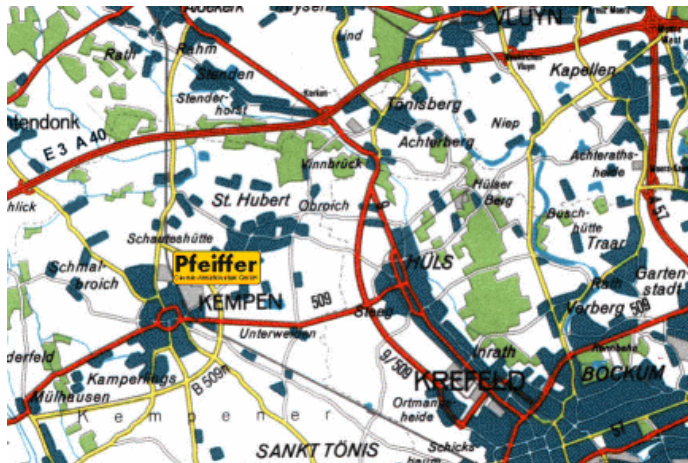

Pfeiffer Chemie-Armaturenbau GmbH How to find us

Traveling by car You are on motorway A40.

Leave the motorway at exit Kempen (exit 5).
Continue towards the left in direction Kempen.

Stay on this road for approx. 4 km until you reach a junction.
At the traffic lights, turn left onto Kempener Aussenring.

At the next lights, turn right onto Industriering-Ost.

Turn right into the next street, Hooghe Weg.

Continue on this street for approx. 500 m until you see the yellow headquarters of

Pfeiffer Chemie-Armaturen GmbH
Hooghe Weg 41