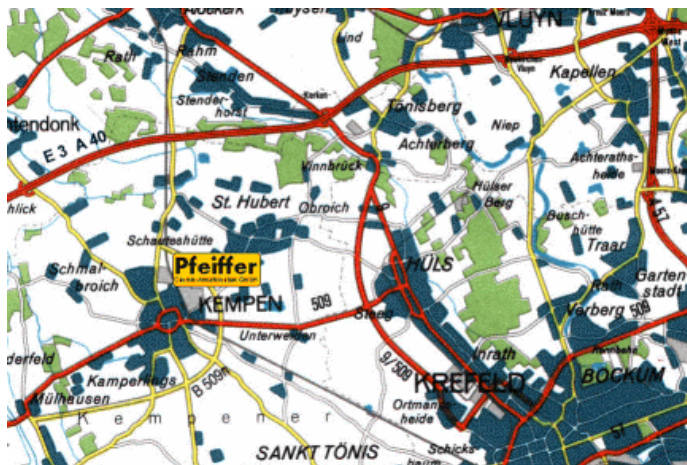

Pfeiffer Chemie-Armaturenbau GmbH How to find us

Traveling by car You are on motorway A61.

Leave the motorway at exit *Nettetal* (exit 5).
Continue towards the left in direction *Grefrath, Lobberich*.

At the third lights, turn right onto *B509* in direction *Kempen, Grefrath*.

Stay on this road, which later changes its name to *Kempener Aussenring*.

At the tenth lights, turn left onto *Industriering-Ost*.

Turn right into the next street,
Hooghe Weg.

Continue on this street for approx.
500 m until you see the yellow
headquarters of